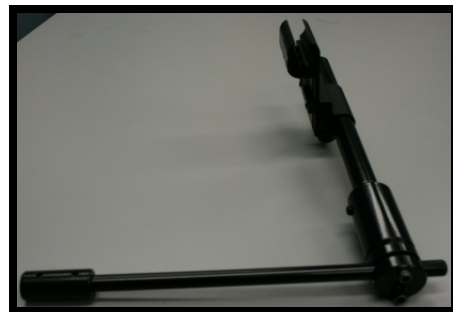

Bronze Power Tilt

***Affordable Tilt only System
Seat to Floor from as Low as
18 inch***

(Available for most Power Wheel Chair Bases)

Available Options

- ☀ Waterfall Desk Length or Full Length Arm Pad Adjustable in Height, Available on Cantilever Arm or 2 Post Arm
- ☀ Footrest options are Fixed Center Mount, Swing away and Adjustable Angle Footplates

**Adjustable Angle Footplate
(for Swing Away)**

Fixed Center Mount

Swing Away Footrest

Swing away Joystick Mount

Swing away Joystick Mount Adjustable Offset

Single Push Button Switch

Single Mini Cup Switch

Single Micro Light Switch

Cantilever Arm