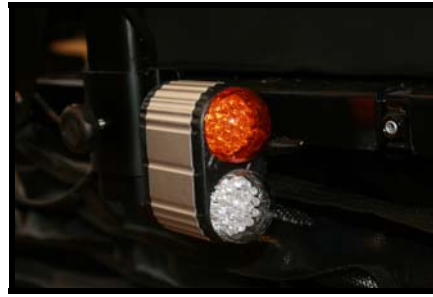

Available with almost all D & D System Options

Standard Features for Series Chinook G3

Swing Away Joystick
(Shown with R-Net Joystick)

Swing Away Footrest

Chinook Headrest

Fixed Center Mount Footrest

Chinook Back

Chinook Cushion

Cantilever Arms

Single Post Height Adjustable Arms

Removable Side Guard

7 Position Adjustable Angle Back Cane

Options Features for Series Chinook G3

Swing Away Power Elevating Leg Rest

LED Light Package

Adjustable Center Mount Footrest

***Adjustable Angle Footplate
(For Swing Away)***

Metal Joystick Protector

Heavy Duty Center Mount

Swing Away Joystick Mount

Rotating Joystick Mount